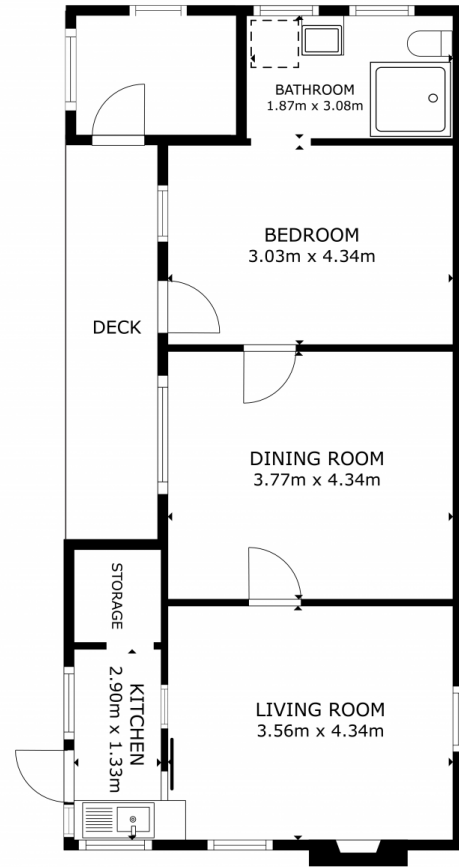

Set on a generous 1300sqm corner block, this property features two charming timber-clad cottages and an array of outbuildings, perfect for those seeking a peaceful and picturesque lifestyle.

The first cottage has undergone a meticulous renovation, blending modern amenities with rustic charm to create an inviting and comfortable living space. Step inside to find a spacious bedroom that offers plenty of natural light and a

Price : Offers Over \$420,000
Building Size : 128 sqm
Land Size : 1315 sqm
View : <https://www.4one4.com.au/property/1-myrtle-forest-road-collinsvale-tas/8105115>

Laurie Gray
0362 737 414

COTTAGE 1

COTTAGE 2

GROSS INTERNAL AREA
 COTTAGE 1: 75.9m²
 COTTAGE 2: 62.4m²
 SIZES AND DIMENSIONS ARE APPROXIMATE, ACTUAL MAY VARY.