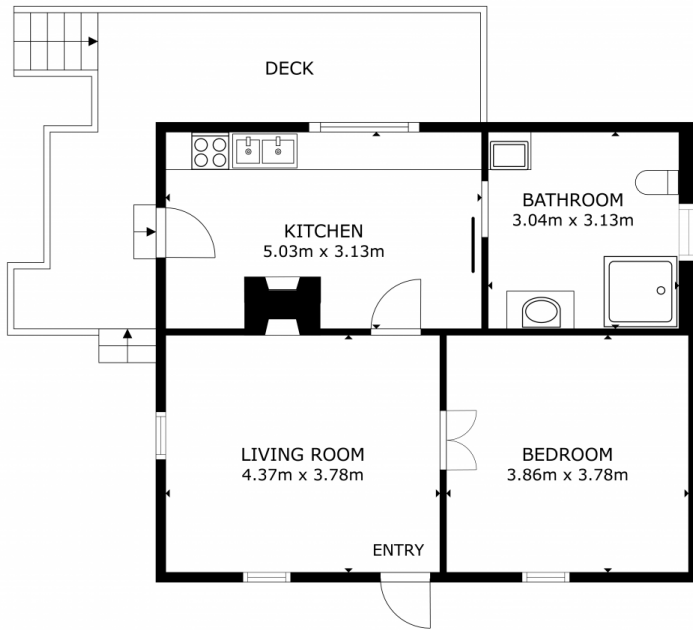

COTTAGE 1

GROSS INTERNAL AREA
COTTAGE 1: 75.9m²
COTTAGE 2: 62.4m²
SIZES AND DIMENSIONS ARE APPROXIMATE, ACTUAL MAY VARY.