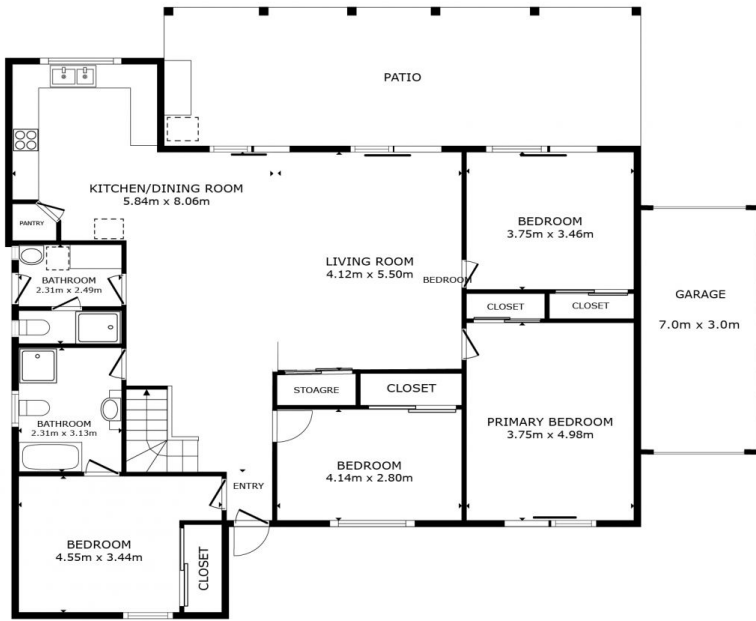

16 Sadri Court New Norfolk TAS

5 3 5

Welcome to 16 Sadri Court -your own private sanctuary in New Norfolk. An expansive, immaculate, & contemporary family home built in 2009, this residence offers unexpected touches of luxury and low-maintenance living. It's flexible design provides endless potential for the large family, catering to up to 6 bedrooms, making it adaptable to the evolving needs of a growing family.

As you step inside, you are immediately drawn to the heart of the home - a generous and spaciouly open-plan living, dining, and kitchen area that is both bright and inviting, thanks to abundance of natural light. The impressive woodfire adds a cozy warmth, making this space perfect for family gatherings. This thoughtfully designed layout ensures seamless interaction among family members, fostering that wonderful sense of togetherness in the family home.

Price : Offers Over \$835,000
Building Size : 239 sqm
Land Size : 963 sqm
View : <https://www.4one4.com.au/property/16-sadri-court-new-norfolk-tas/8068738>

Shaun McGuire
0362 737 414

FLOOR 1

FLOOR 2

GROSS INTERNAL AREA
 FLOOR 1 145.8 m² FLOOR 2 53.7 m²
 EXCLUDED AREAS : PATIO 37.2 m²
 TOTAL : 199.5 m²
 SIZES AND DIMENSIONS ARE APPROXIMATE, ACTUAL MAY VARY.