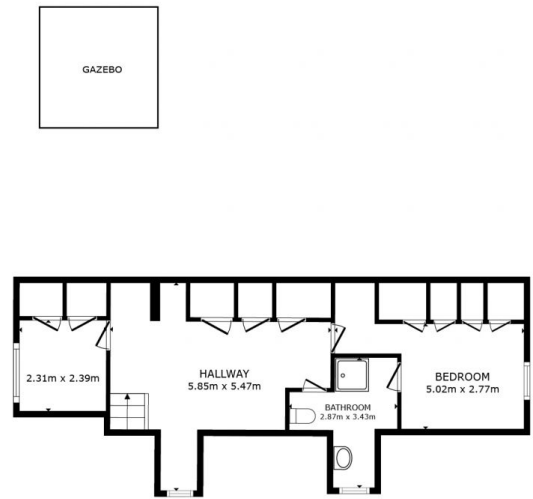

16 Sadri Court New Norfolk TAS

5 3 5

Welcome to 16 Sadri Court -your own private sanctuary in New Norfolk. An expansive, immaculate, & contemporary family home built in 2009, this residence offers unexpected touches of luxury and low-maintenance living. It's flexible design provides endless potential for the large family, catering to up to 6 bedrooms, making it adaptable to the evolving needs of a growing family.

Price : Offers Over \$835,000
Building Size : 239 sqm
Land Size : 963 sqm
View : <https://www.4one4.com.au/property/16-sadri-court-new-norfolk-tas/8068738>

Shaun McGuire
0362 737 414

FLOOR 1

FLOOR 2

GROSS INTERNAL AREA
 FLOOR 1 145.8 m² FLOOR 2 53.7 m²
 EXCLUDED AREAS : PATIO 37.2 m²
 TOTAL : 199.5 m²
 SIZES AND DIMENSIONS ARE APPROXIMATE, ACTUAL MAY VARY.