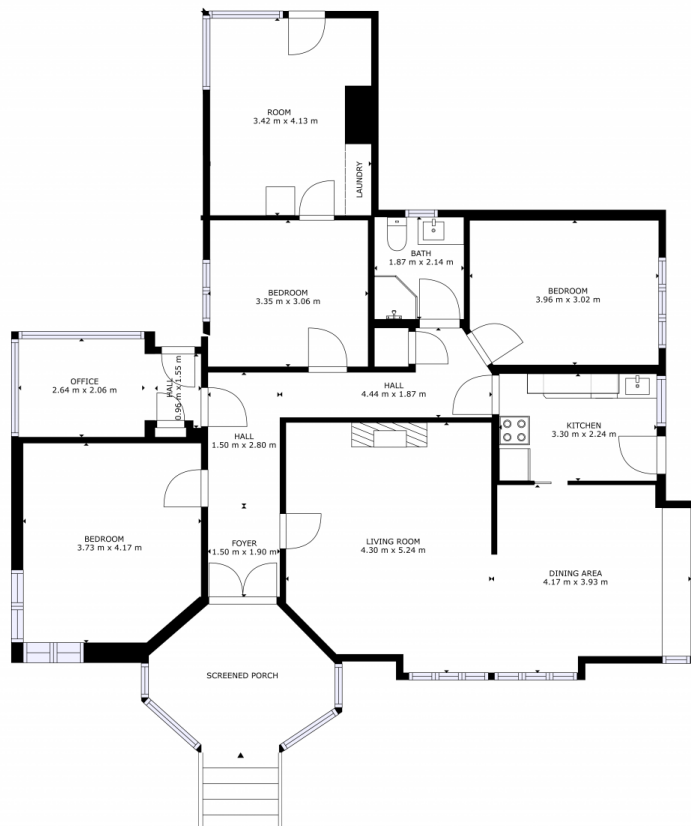

TOTAL: 125 m2
FLOOR 1: 125 m2
EXCLUDED AREAS: SCREENED PORCH: 9 m2

SIZES AND DIMENSIONS ARE APPROXIMATE, ACTUAL MAY VARY.

4ONE4.
PROPERTY CO.