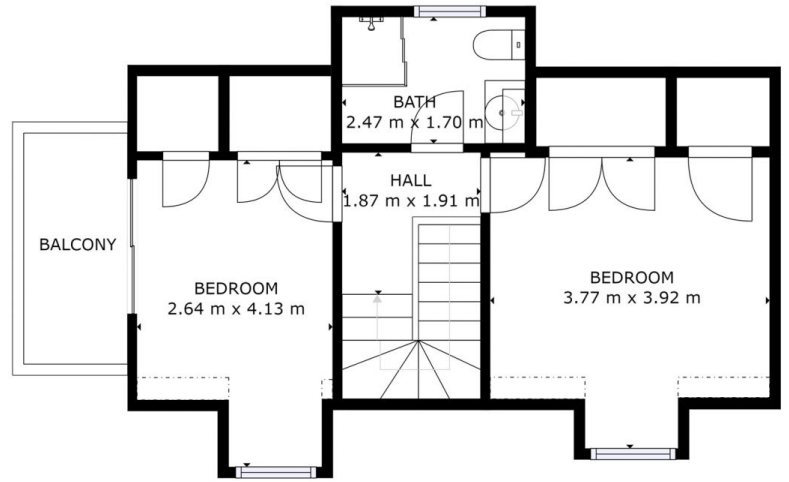

Building Size : 98 sqm
Land Size : 19751 sqm
View : <https://www.4one4.com.au/property/27-tongatabu-road-dromedary-tas/7529552>

Aaron Murray
0418969859

FLOOR 1

FLOOR 2

GROSS INTERNAL AREA
 FLOOR 1: 54 m², FLOOR 2: 45 m²
 EXCLUDED AREAS: , REDUCED HEADROOM BELOW 1.5M: 1 m²
 TOTAL: 99 m²
 SIZES AND DIMENSIONS ARE APPROXIMATE, ACTUAL MAY VARY.