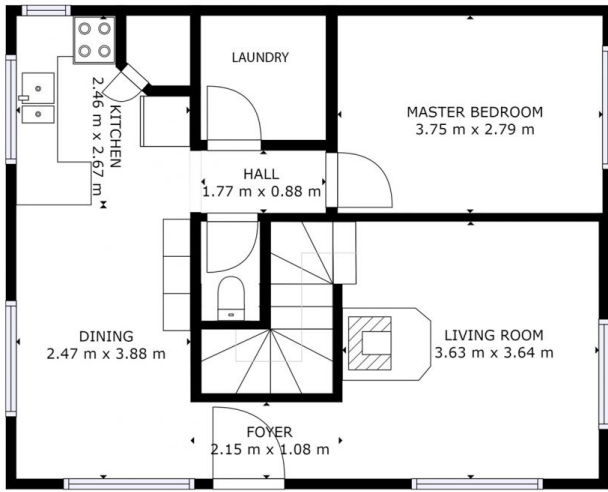

Building Size : 98 sqm
Land Size : 19751 sqm
View : <https://www.4one4.com.au/property/27-tongatabu-road-dromedary-tas/7529552>

Aaron Murray
0418969859

FLOOR 1

FLOOR 2

GROSS INTERNAL AREA
 FLOOR 1: 54 m², FLOOR 2: 45 m²
 EXCLUDED AREAS: , REDUCED HEADROOM BELOW 1.5M: 1 m²
 TOTAL: 99 m²
 SIZES AND DIMENSIONS ARE APPROXIMATE, ACTUAL MAY VARY.